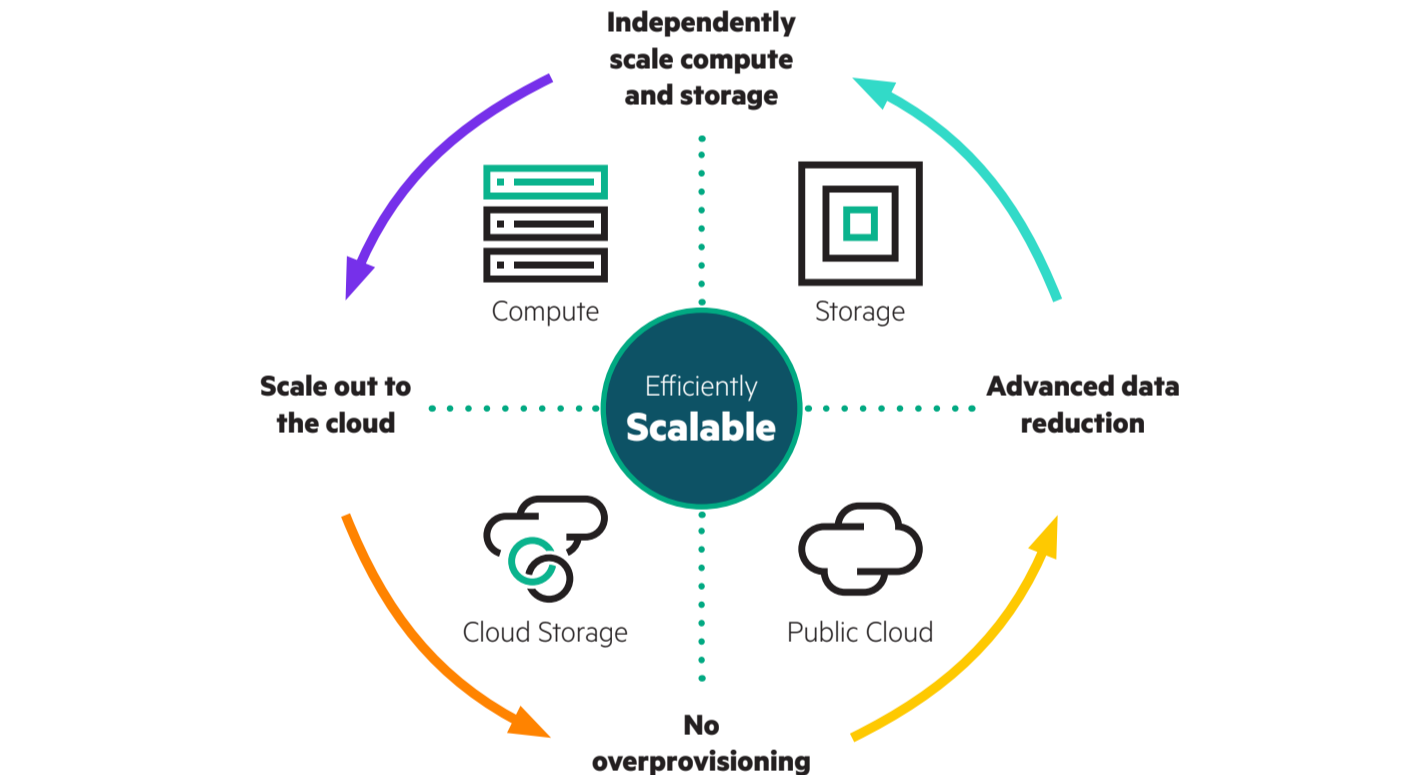

3 EFFICIENTLY SCALABLE

On average 5:1 or more data reduction**	HPE NimbleOS Advanced flash architecture Efficient storage foundation

4 TIMELESS OWNERSHIP EXPERIENCE

Free HPE Nimble Storage dHCI automation software, data services, and HPE InfoSight	99.9999% availability guarantee	No forklift upgrades
HPE Store More Guarantee	Future-proofed for new technologies	

5 TRANSFORMED SUPPORT EXPERIENCE

Predictive analytics Automated Level 1 and 2 issues	Rapid root cause One call support with full-stack expertise	We call you Never worry about whom to call
>4.91 out of 5 in support satisfaction*	<1 minute average hold time*	

LEARN MORE AT hpe.com/storage/dhci